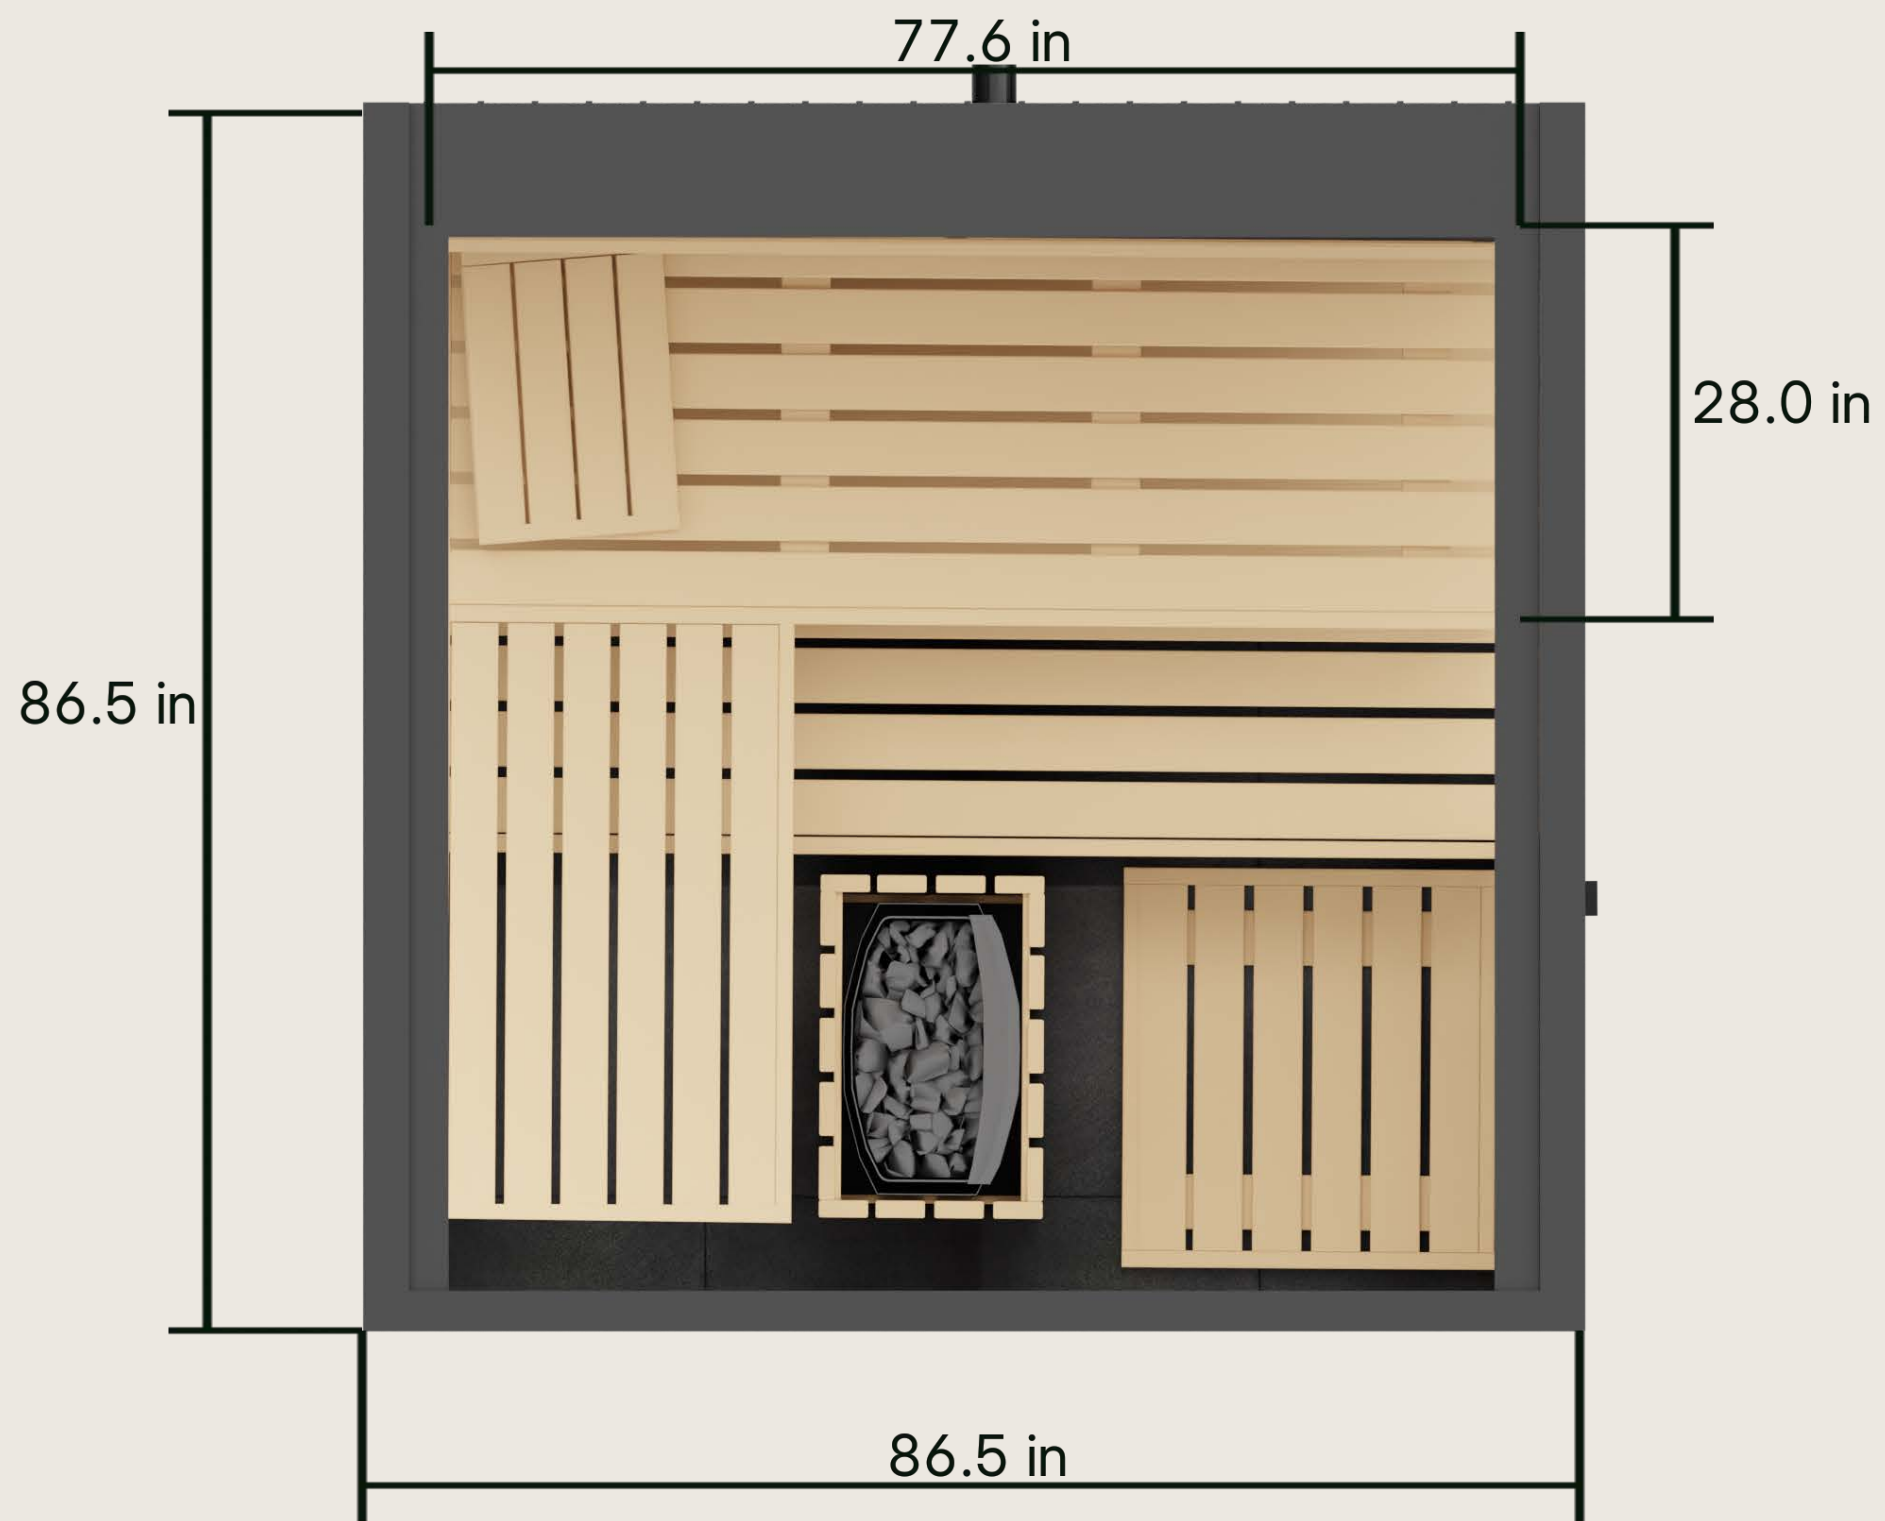

CASA BLUI

TECHNICAL DATA

VISTA

CASA BLUI

CASA BLUI

DIMENSIONS	86.5 x 86.5 x 88.5
VARIANTS	Left or right side entrance
HEATER	Harvia - 9kW Harvia Combi - 9kW
WEIGHT	1200 kg/2645.55 lb
LIGHTNING	LED RGB under the bench and behind the backrest incl. Remote control.