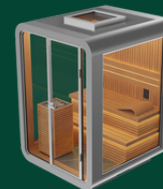

WARRANTY

Structure & interiors

2 years

Components

2 years

Accessories

1 year