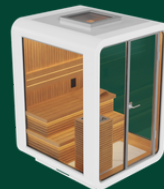

WARRANTY

Structure & interiors

2 years

Components

2 years

Accessories

1 year