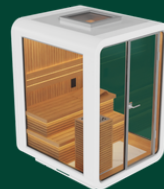

WARRANTY

Structure & interiors

2 years

Components

2 years

Accessories

1 year