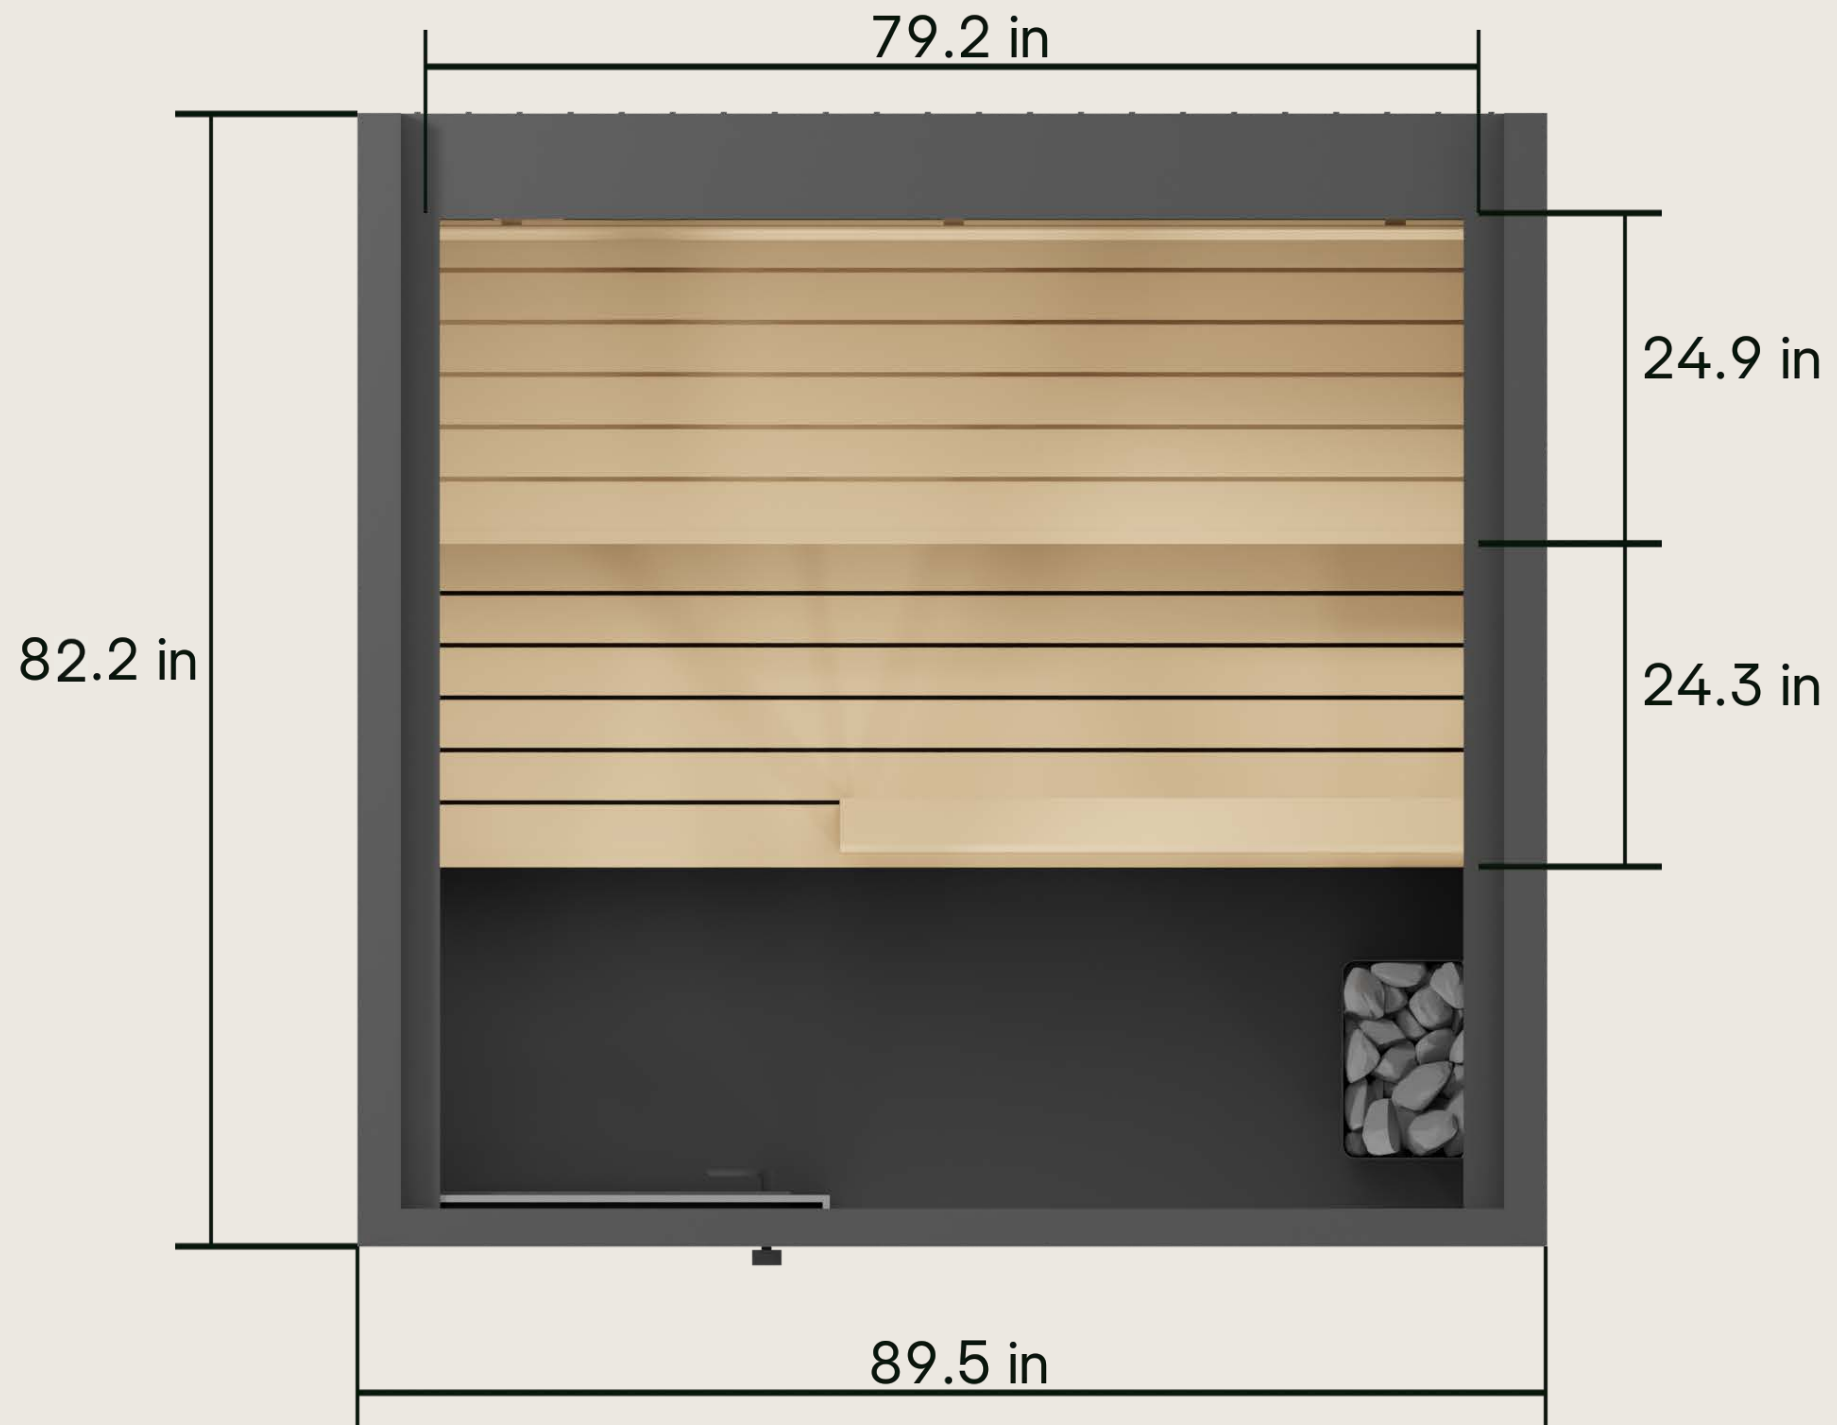

CASA BLUI

TECHNICAL DATA

TERRA

CASA BLUI

CASA BLUI

DIMENSIONS	89.5 x 82.2 x 90.7
VARIANTS	Wooden or metal facade
HEATER	Harvia - 9kW Harvia Combi - 9kW
WEIGHT	900 kg/1102.31 lb
LIGHTNING	LED RGB under the bench and behind the backrest incl. Remote control.