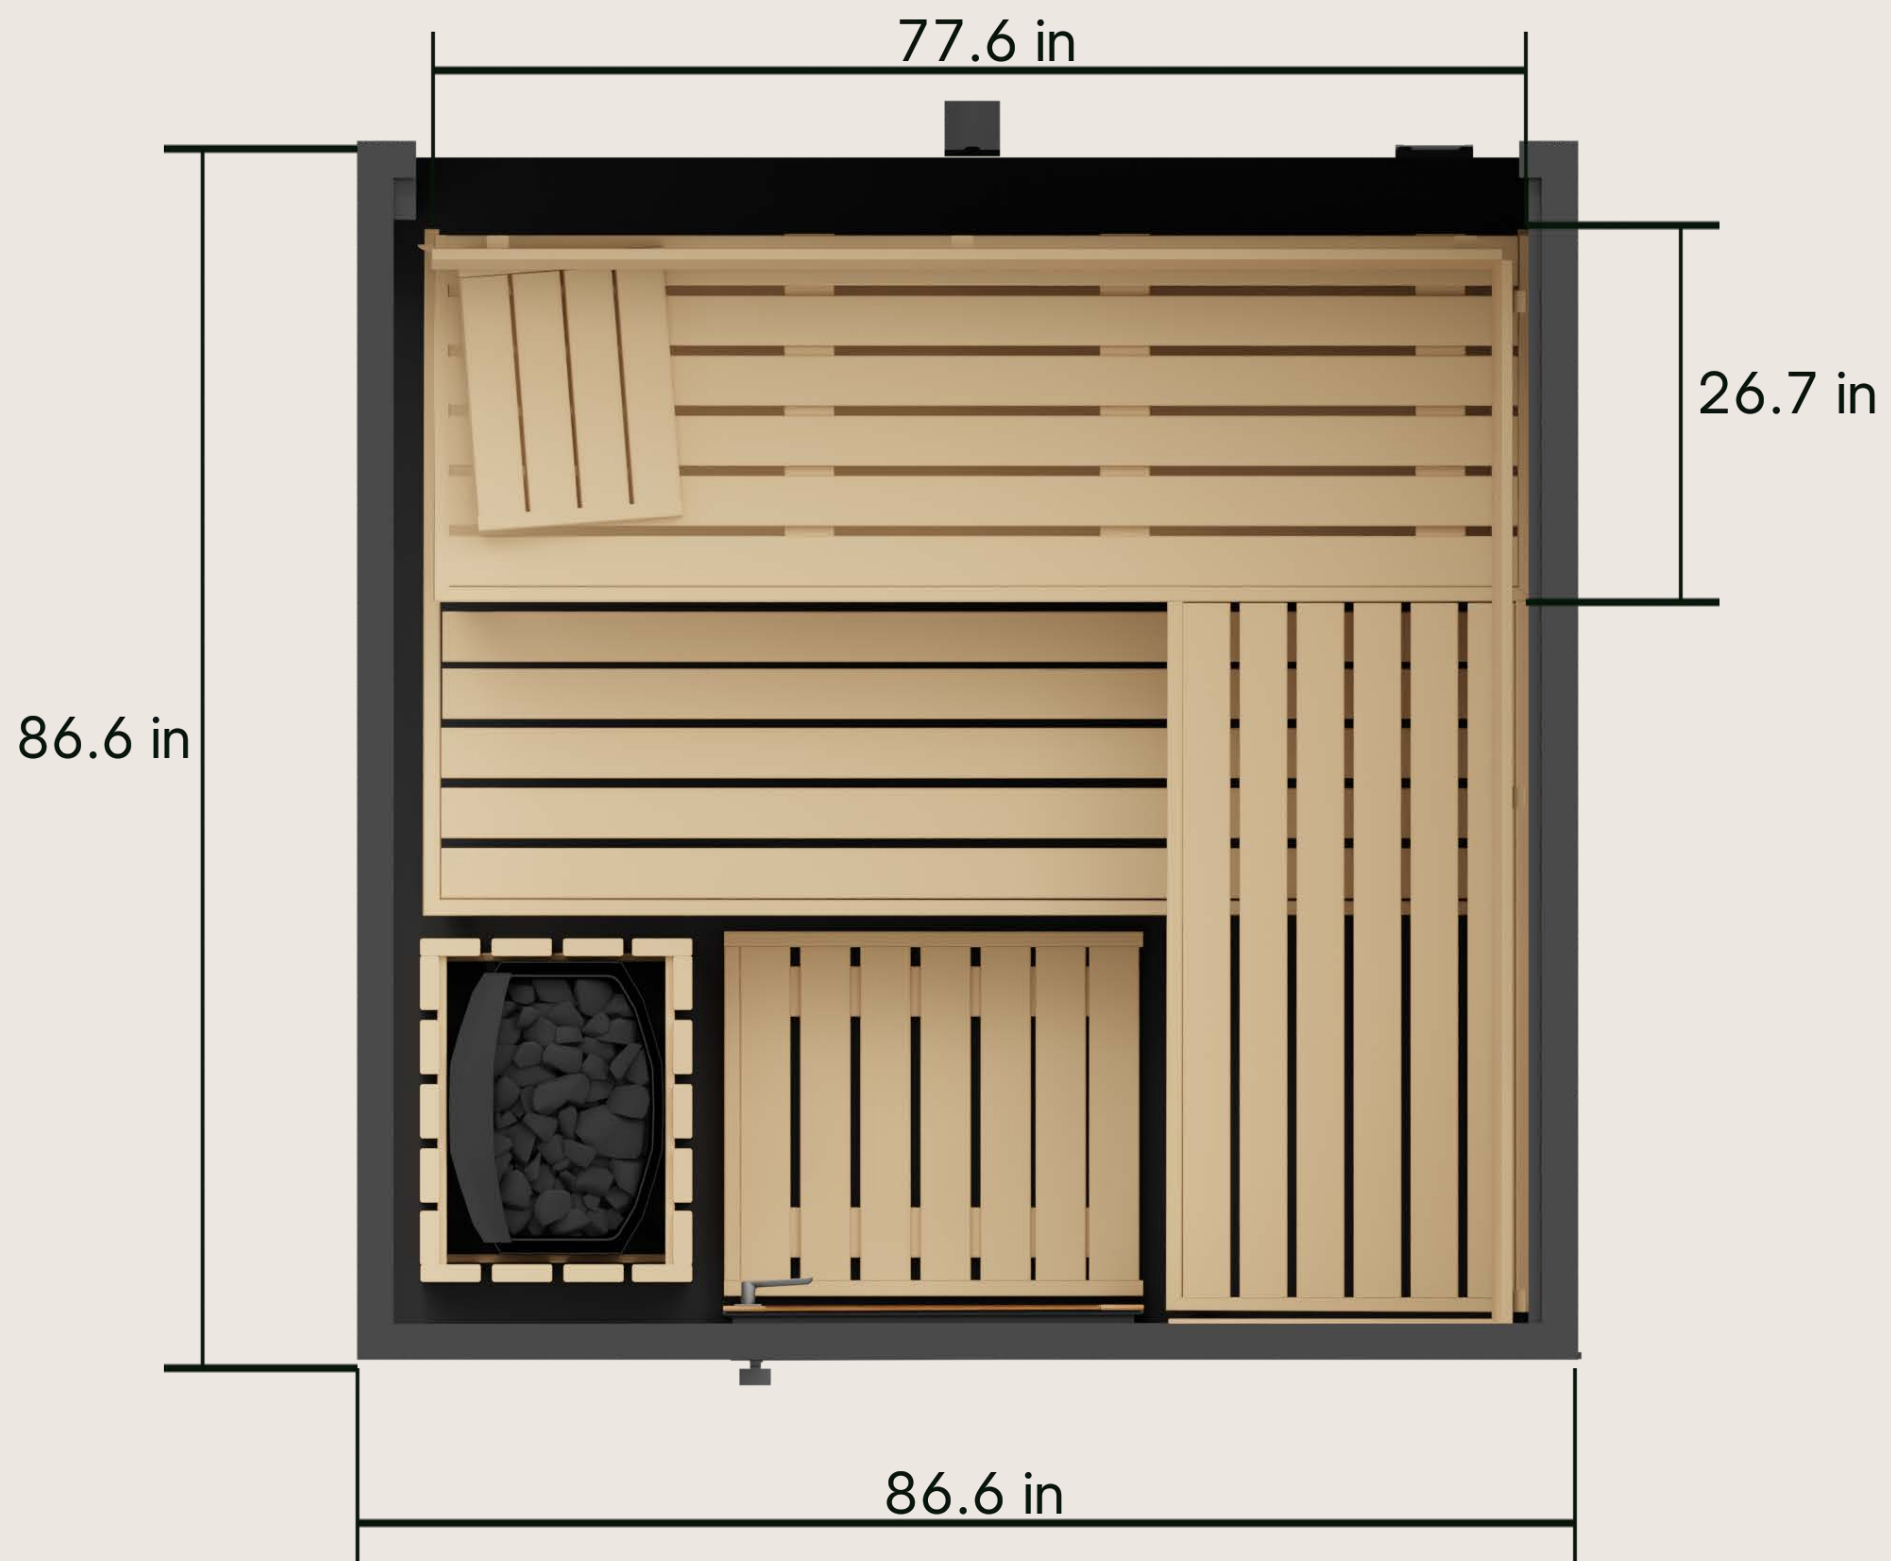

CASA BIUI

TECHNICAL DATA

ASTRA

CASA BLUI

CASA BLUI

DIMENSIONS	86.6 x 86.6 x 92.5
VARIANTS	Left or right corner version
HEATER	Harvia - 9kW Harvia Combi - 9kW
WEIGHT	1300 kg/2866 lb
LIGHTNING	LED RGB under the bench and behind the backrest incl. Remote control.