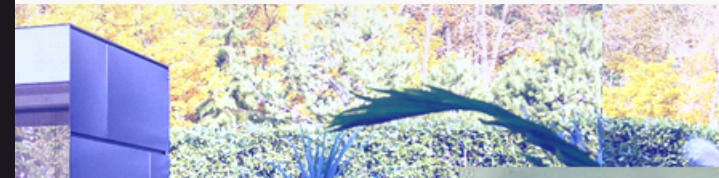

YOUR DREAM GARDEN SAUNA

model:
TERRA

Dimensions: 227x208x230cm

Variants: Wooden or metal facade

Construction: Multi layer wall construction with natural STEICO wood fibers insulation

Glazing: Front side transparent, mirror or black glass 8mm

Door: Aluminum frame & mirror glass, hidden hinges

Roofing: Firestone EPDM roof sealing system

Interior wood: Rustic Tyrol wood walls, heat treated and brushed. Thermo aspen benches and backrests

Control unit: Electronic control Harvia