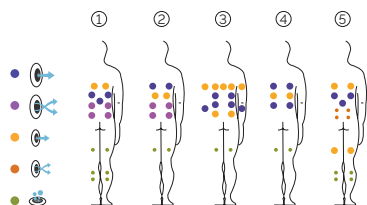

Serene

Luxury and elegance personified.

CODE 70515

Ideal for 4 people

5 positions

2 loungers

3 seats

Measures: 216 x 216 x 90 cm

Water capacity (l): 930 liters

Weight: Empty 327 kg / Full 1.257 kg

6 colors

4 massages