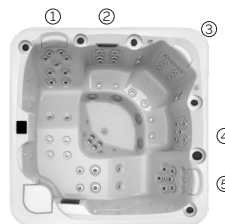

# Serene

Luxury and elegance personified.

CODE 70515

Ideal for 4 people

5 positions

2 loungers

3 seats

Measures: 216 x 216 x 90 cm

Water capacity (l): 930 liters

Weight: Empty 327 kg / Full 1.257 kg

6 colors

4 massages