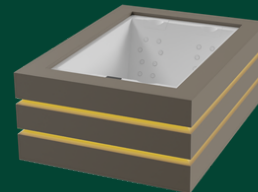

STRATA SS

Two person quality time, but better

STRATA SS is crafted for those seeking a more sculptural highlight in their home. Showcasing a first category illuminated solid surface architectural cabinet, it beautifully elevates the visual experience.

Internally it retains the comfort and privacy of our classic spa, offering a unique jet array on each backrest. The ultimate setup for solo relaxation or deep one-on-one shared moments.

FINISHES

Aluminum cabinet

Interior

White

Gray

Brown

White

TECHNICAL SPECIFICATIONS

CAPACITY:	
TOTAL SEATS:	4 seats
TOTAL JETS:	18 jets + 24 microjets
DIMENSIONS:	96" x 69" x 34"
WATER CAPACITY:	800L
DRY WEIGHT:	1300 lb
FILLED WEIGHT:	3100 lb
HEATING POWER:	5.5 kW / 11 kW
ELECTRICAL	240V - 50A / 70A
FILTER TYPE	Cartridge
PUMPS:	3HP + 0.5HP circ pump
DISPLAY:	Spa touch 4 + WiFi