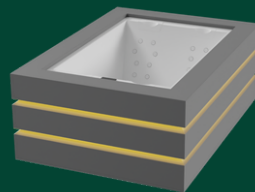

STRATA SS

Two person quality time, but better

STRATA SS is crafted for those seeking a more sculptural highlight in their home. Showcasing a first category illuminated solid surface architectural cabinet, it beautifully elevates the visual experience.

Internally it retains the comfort and privacy of our classic spa, offering a unique jet array on each backrest. The ultimate setup for solo relaxation or deep one-on-one shared moments.

FINISHES

Aluminum cabinet

Interior

White

Gray

Brown

White

TECHNICAL SPECIFICATIONS

CAPACITY:	
TOTAL SEATS:	4 seats
TOTAL JETS:	18 jets + 24 microjets
DIMENSIONS:	96" x 69" x 34"
WATER CAPACITY:	800L
DRY WEIGHT:	1300 lb
FILLED WEIGHT:	3100 lb
HEATING POWER:	5.5 kW / 11 kW
ELECTRICAL	240V - 50A / 70A
FILTER TYPE	Cartridge
PUMPS:	3HP + 0.5HP circ pump
DISPLAY:	Spa touch 4 + WiFi