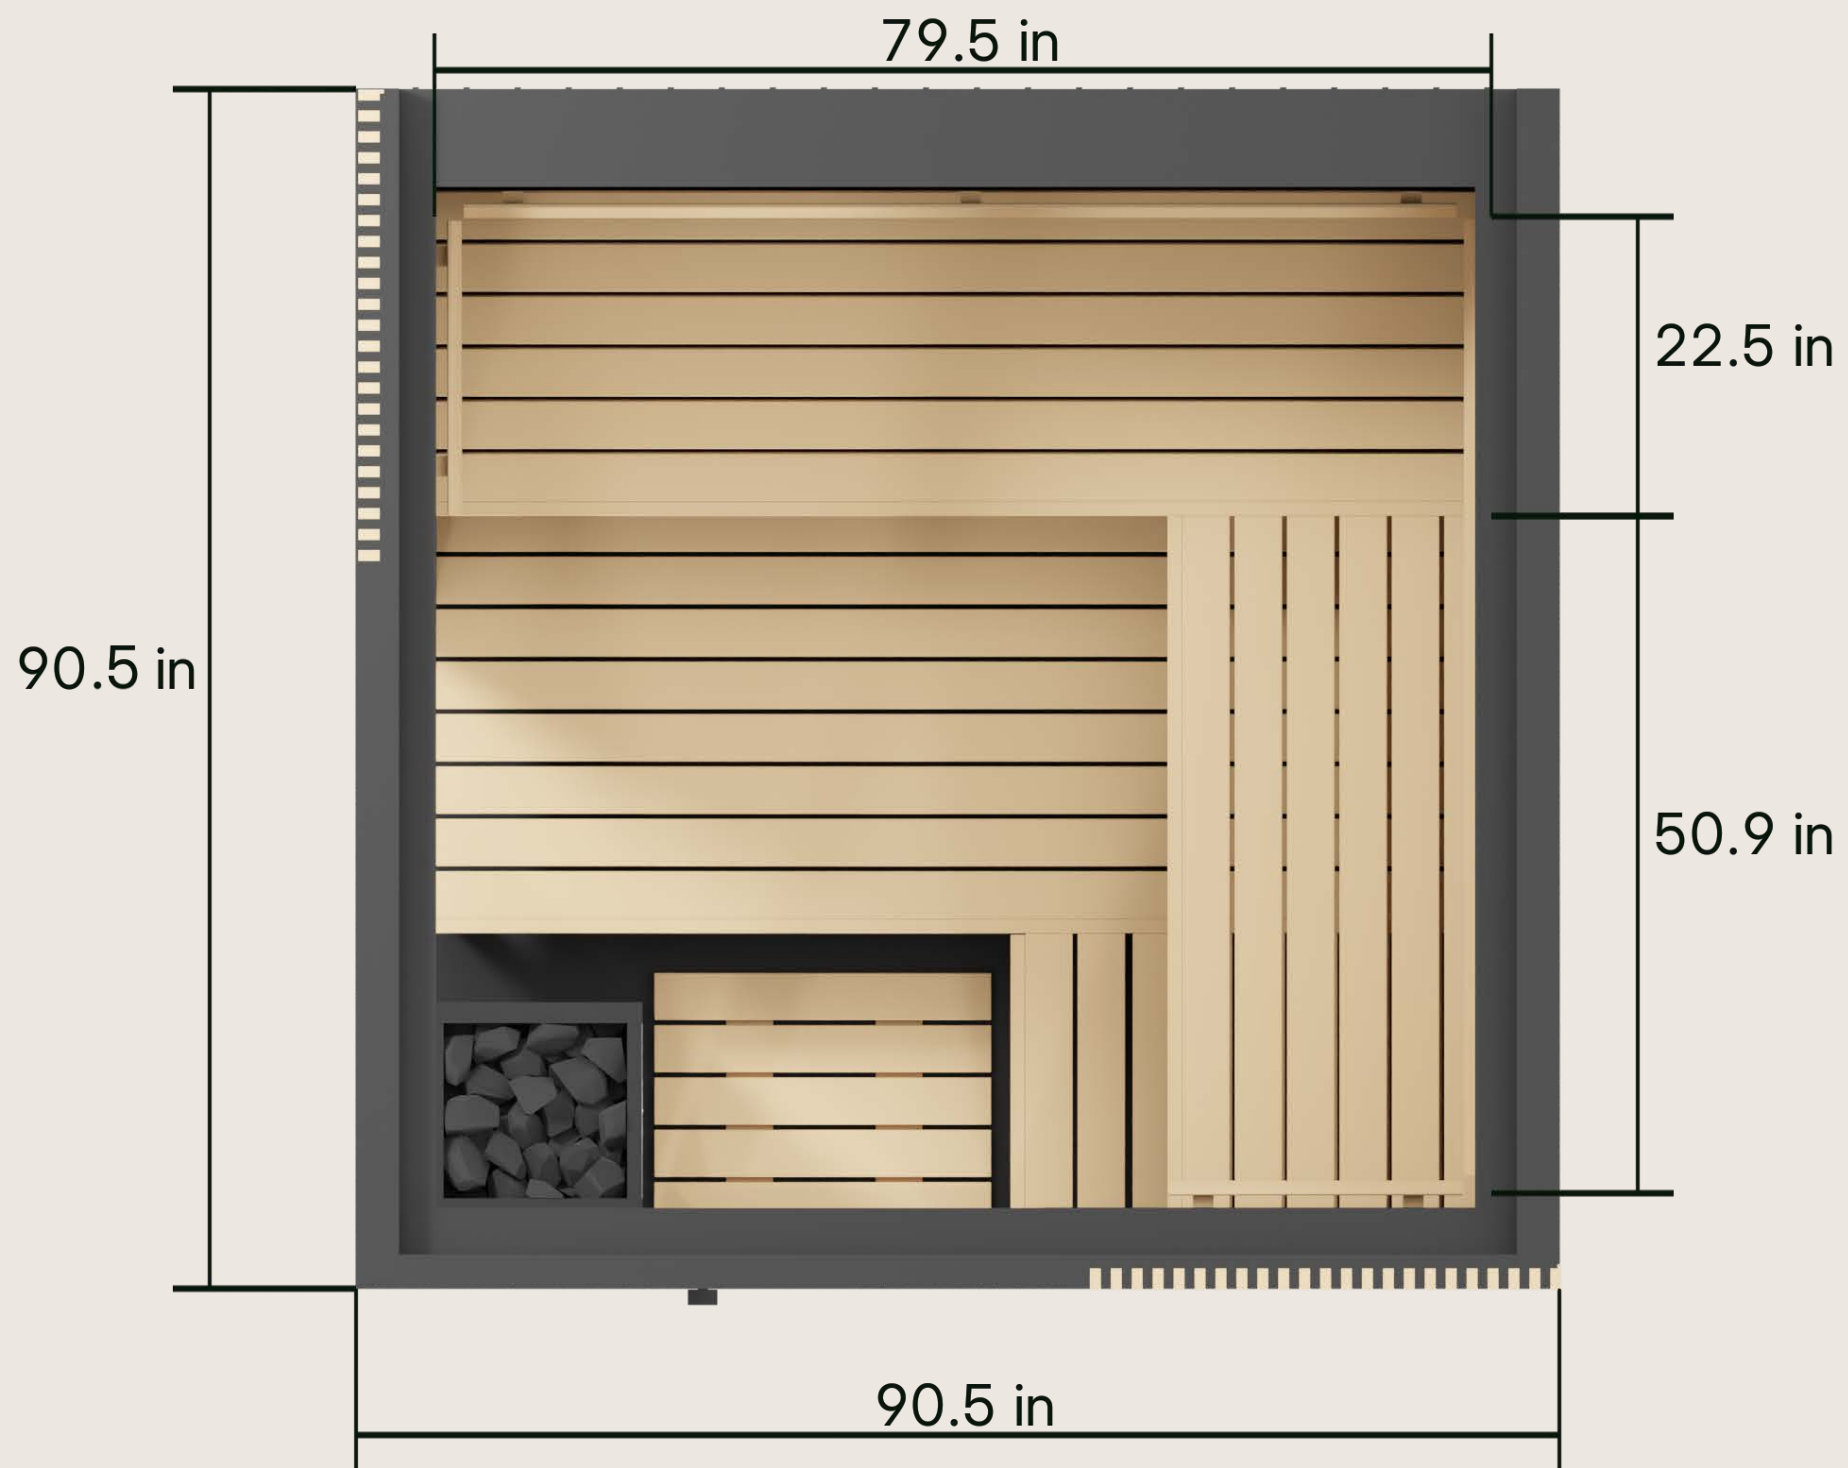

CASA BLUI

TECHNICAL DATA

PRISM

CASA BLUI

DIMENSIONS	90.5 x 90.5 x 92.5
VARIANTS	Right or left corner version
HEATER	Harvia - 11kW Harvia Combi - 11kW
WEIGHT	1500 kg/3306.93 lb
LIGHTNING	LED RGB under the bench and behind the backrest incl. Remote control.