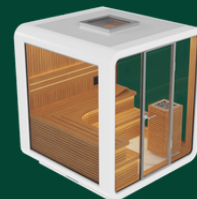

PRISM

When comfort meets style

Prism is the sauna that becomes the heart of your wellness routine. Blending seamlessly into any space, it offers a superior experience to those who seek practicality & comfort in their day to day.

TECHNICAL SPECIFICATIONS

CAPACITY:	
GLASS TYPE:	Tempered
EXTERNAL FRAME:	Aluminum
INTERIOR	Canadian Hemlock
LIGHTING	Heat resistant LED
DIMENSIONS:	79" x 79" x 91"
WEIGHT:	≈2469 lb
HEATING POWER:	6 kW
ELECTRICAL:	240V - 30A
HEATER:	Standard / HUUM core
INTERFACE:	Standard / HUUM UKU mirror

FINISHES

Aluminum Surface

White

Light gray

Interiors

Canadian Hemlock

Glass

Mirrored