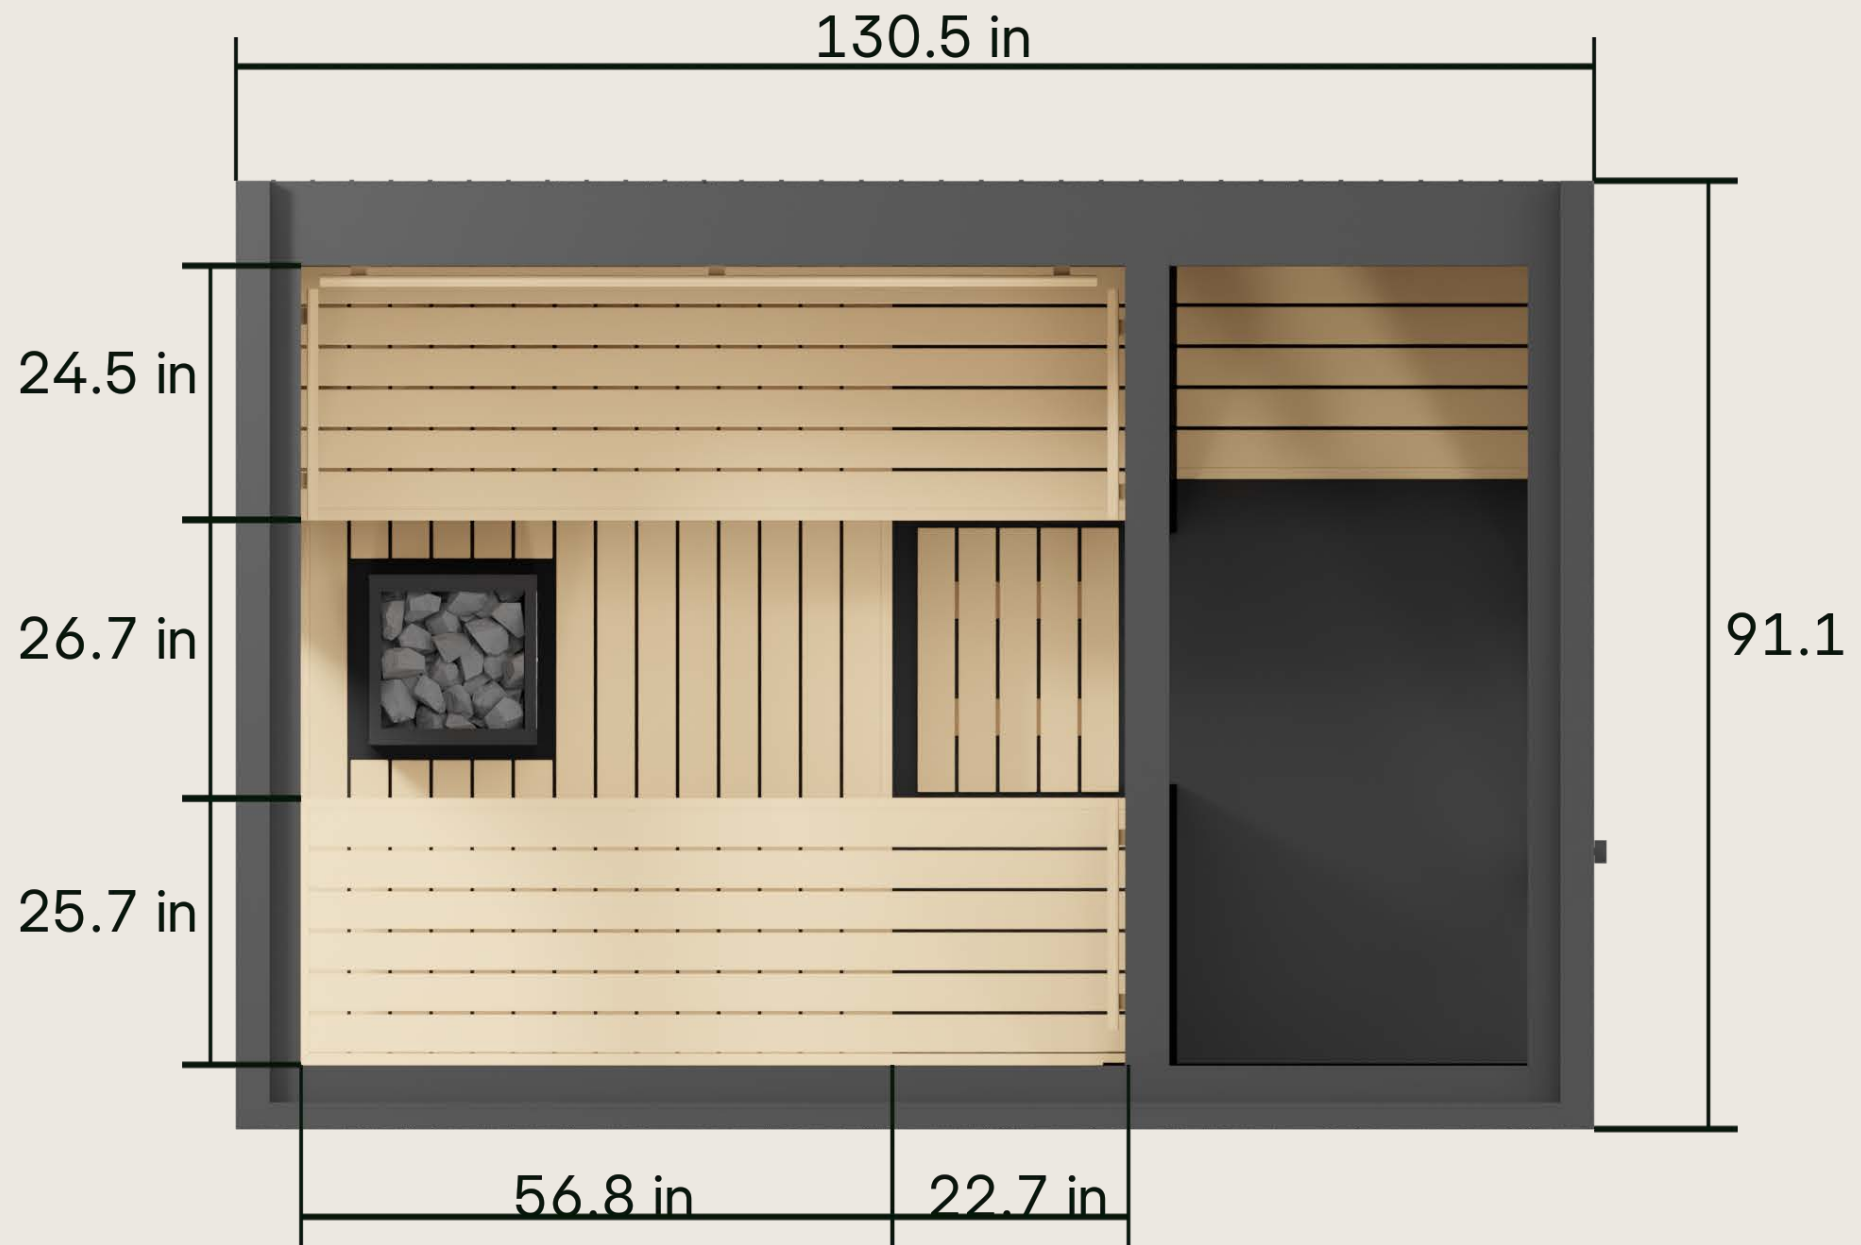

CASA BIUI

TECHNICAL DATA

OPUS

CASA BLUI

DIMENSIONS	130.5 x 91.1 x 92.5
VARIANTS	Side (standard) or front entrance
HEATER	Harvia - 11kW Harvia Combi - 11kW
WEIGHT	1800 kg/3968.3 lb
LIGHTNING	LED RGB under the bench and behind the backrest incl. Remote control.