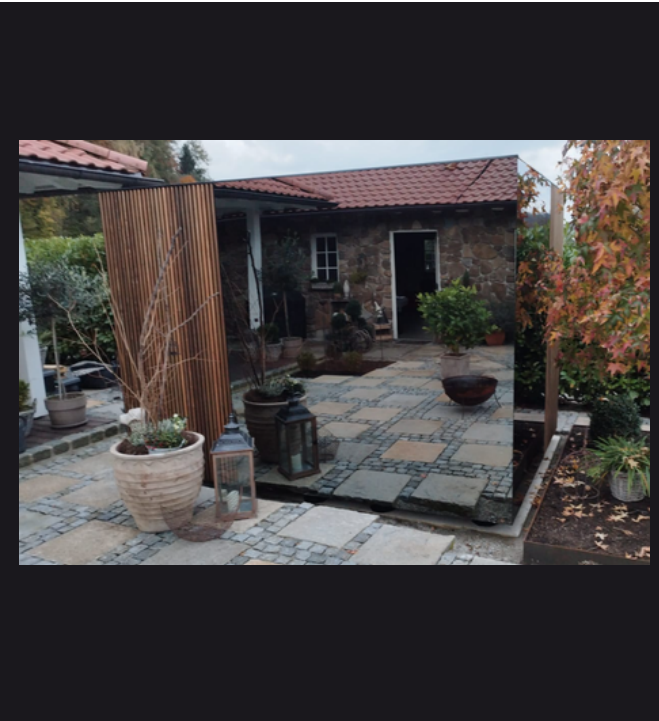

YOUR DREAM GARDEN SAUNA

model:

OPUS

OPUS

Dimensions: 330x230x235cm

Variants: Side (standard) or front entrance

Construction: Multi layer wall construction with natural STEICO wood fibers insulation

Interior wood: Rustic Tyrol wood walls, heat treated and brushed. Thermo aspen benches and backrests