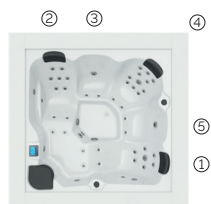

Nova

An ergonomic gem.

CODE 67100

Ideal for 3 people

5 positions

2 loungers

3 seats

Measures: 231 x 231 x 78 cm

Water capacity (l): 975 liters

Weight: Empty 450 kg / Full 1.425 kg

5 colors

5 massages

SHELL FINISHES (ACRYLIC COLORS)

FURNITURE FINISHES (OUTDOOR CABINET)

EXCLUSIVE LINE

EN

CASA
BLUI

TECHNICAL SPECIFICATIONS

FEATURES	
Total massage points	42
Massage Jets	28
Air Nozzles	14
Jets / Stainless Steel Nozzles	Standard
Headrests	3
Touch Panel	Standard
Ultraviolet Treatment UV	Standard
Metal structure	Standard
ABS base	Standard
Prime Tex Cover	Standard
EcoSpa	Standard
Nordic Insulation System	Optional
FINISHES	
Colour Sense	5 LED + illuminated Accessories
Pure Line Lighting	Standard
Surround Bluetooth Audio	Optional
Woodermax Cabinet	Not available
Aromatherapy	Not available
Stainless steel handrail	Not available
Wifi Spa Control	Optional
Without cabinet	Not available
MESSAGE PUMPS	
Water massage	1800 W / 2.5 CV
Relax Impact Pump	1150 W
FILTRATION AND HEATING	
Recirculation pump	200 W
Water heater	3.000 W
Type of filter	Cartridge
POWER SUPPLY	
Power requirement to 230 V (LOW/AMP)	3.400 W / 14,6 A
Voltage	230 V / 400 V III