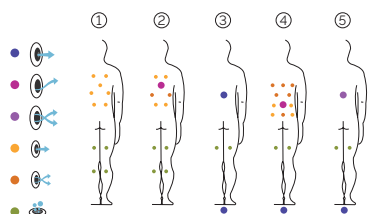

Nova

An ergonomic gem.

CODE 67100

Ideal for 3 people

5 positions

2 loungers

3 seats

Measures: 231 x 231 x 78 cm

Water capacity (l): 975 liters

Weight: Empty 450 kg / Full 1.425 kg

5 colors

5 massages

SHELL FINISHES (ACRYLIC COLORS)

FURNITURE FINISHES (OUTDOOR CABINET)

EXCLUSIVE LINE

EN

CASA
BLUI

TECHNICAL SPECIFICATIONS

FEATURES	
Total massage points	42
Massage Jets	28
Air Nozzles	14
Jets / Stainless Steel Nozzles	Standard
Headrests	3
Touch Panel	Standard
Ultraviolet Treatment UV	Standard
Metal structure	Standard
ABS base	Standard
Prime Tex Cover	Standard
EcoSpa	Standard
Nordic Insulation System	Optional
FINISHES	
Colour Sense	5 LED + illuminated Accessories
Pure Line Lighting	Standard
Surround Bluetooth Audio	Optional
Woodermax Cabinet	Not available
Aromatherapy	Not available
Stainless steel handrail	Not available
Wifi Spa Control	Optional
Without cabinet	Not available
MESSAGE PUMPS	
Water massage	1800 W / 2.5 CV
Relax Impact Pump	1150 W
FILTRATION AND HEATING	
Recirculation pump	200 W
Water heater	3.000 W
Type of filter	Cartridge
POWER SUPPLY	
Power requirement to 230 V (LOW/AMP)	3.400 W / 14,6 A
Voltage	230 V / 400 V III