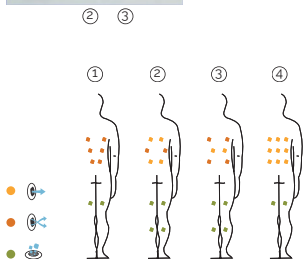

Halo

Luxury and elegance personified.

CODE 56541
Ideal for 4 people
5 positions
2 loungers
3 seats
Measures: 231 x 231 x 78 cm
Water capacity (l): 975 liters
Weight: Empty 450 kg / Full 1.425 kg
6 colors
4 massages

FEATURES

Total massage points	39
Massage Jets	27
Air Nozzles	12
Jets / Stainless Steel Nozzles	Standard
Headrests	2
Touch Panel	Standard
Ultraviolet Treatment UV	Standard
Metal structure	Standard
ABS base	Standard
Energy Saving Cover	Standard
EcoSpa	Standard
Nordic Insulation System	Optional
Blue Connect Plus	Optional

FINISHES

Colour Sense	5 LED + illuminated Accessories
Pure Line Lighting	Standard
Surround Bluetooth	Optional
Aromatherapy	Standard
Stainless steel handrail	Not available
Wifi Spa Control Without cabinet	Optional
	Not available