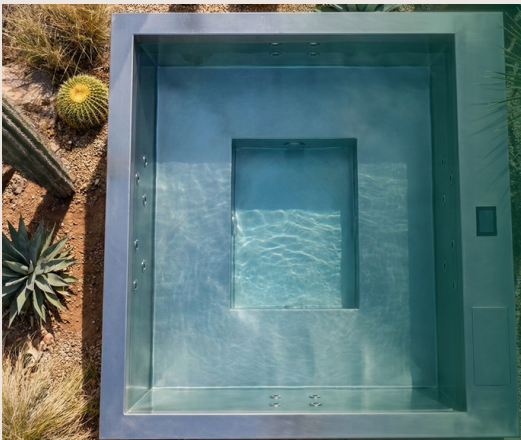

EMBER

Compact & powerful

EMBER is the perfect solution for those who appreciate a top-level wellness experience within a highly versatile format.

Accommodating up to four users, this remarkable all-stainless steel spa features an array of 24 jets to ensure a relaxing, high-end session.

Thanks to its exceptionally compact footprint, it effortlessly adapts to any available space you choose to install it in.

TECHNICAL SPECIFICATIONS

CAPACITY:	
TOTAL SEATS:	6 seats
TOTAL JETS:	24 jets
DIMENSIONS:	87" x 87" x 39"
WATER CAPACITY:	1650 L
DRY WEIGHT:	990 lb
FILLED WEIGHT:	5800 lb
HEATING POWER:	5.5 kW / 11 kW
ELECTRICAL	240V - 50A / 70A
FILTER TYPE	Cartridge
PUMPS:	3HP + 2HP + 0.5HP
DISPLAY:	Spa touch 4 + WiFi

SPA - STAINLESS STEEL - EMBER

FINISHES

Cabinet & interior

Stainless steel

WARRANTY

Structure & shell

2 years

Components

2 years

Accessories

1 year