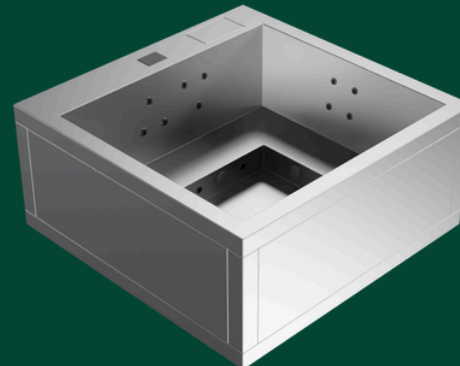

EMBER

Compact & powerful

EMBER is the perfect solution for those who appreciate a top-level wellness experience within a highly versatile format.

Accommodating up to four users, this remarkable all-stainless steel spa features an array of 24 jets to ensure a relaxing, high-end session.

Thanks to its exceptionally compact footprint, it effortlessly adapts to any available space you choose to install it in.

TECHNICAL SPECIFICATIONS

CAPACITY:	
TOTAL SEATS:	6 seats
TOTAL JETS:	24 jets
DIMENSIONS:	87" x 87" x 39"
WATER CAPACITY:	1650 L
DRY WEIGHT:	990 lb
FILLED WEIGHT:	5800 lb
HEATING POWER:	5.5 kW / 11 kW
ELECTRICAL	240V - 50A / 70A
FILTER TYPE	Cartridge
PUMPS:	3HP + 2HP + 0.5HP
DISPLAY:	Spa touch 4 + WiFi

SPA - STAINLESS STEEL - EMBER

FINISHES

Cabinet & interior

Stainless steel

WARRANTY

Structure & shell

2 years

Components

2 years

Accessories

1 year