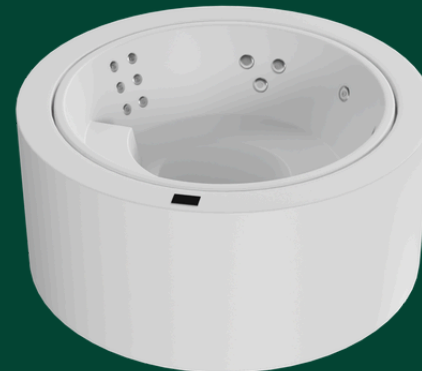

CELESTE

Two person quality time, but better

STRATA is the prime example of comfort & privacy working together. Offering a different jet array on each backrest, this spa is perfect for choosing the exact experience you are looking for.

Perfect for solo relaxation or one-on-one shared moments that will certainly be the highlight of your day.

TECHNICAL SPECIFICATIONS

CAPACITY:	
TOTAL SEATS:	5 seats
TOTAL JETS:	21 jets
DIMENSIONS:	90.6"Ø x 40"
WATER CAPACITY:	950 L
DRY WEIGHT:	620 lb
FILLED WEIGHT:	2700 lb
HEATING POWER:	3 kW
ELECTRICAL	230V - 50A
FILTER TYPE	Cartridge
PUMPS:	3HP + 2HP + 0.5HP
DISPLAY:	Spa touch 4 + WiFi

SPA - ACRYLIC - CELESTE

FINISHES

Cabinet

White

Interior

White

WARRANTY

Structure & shell