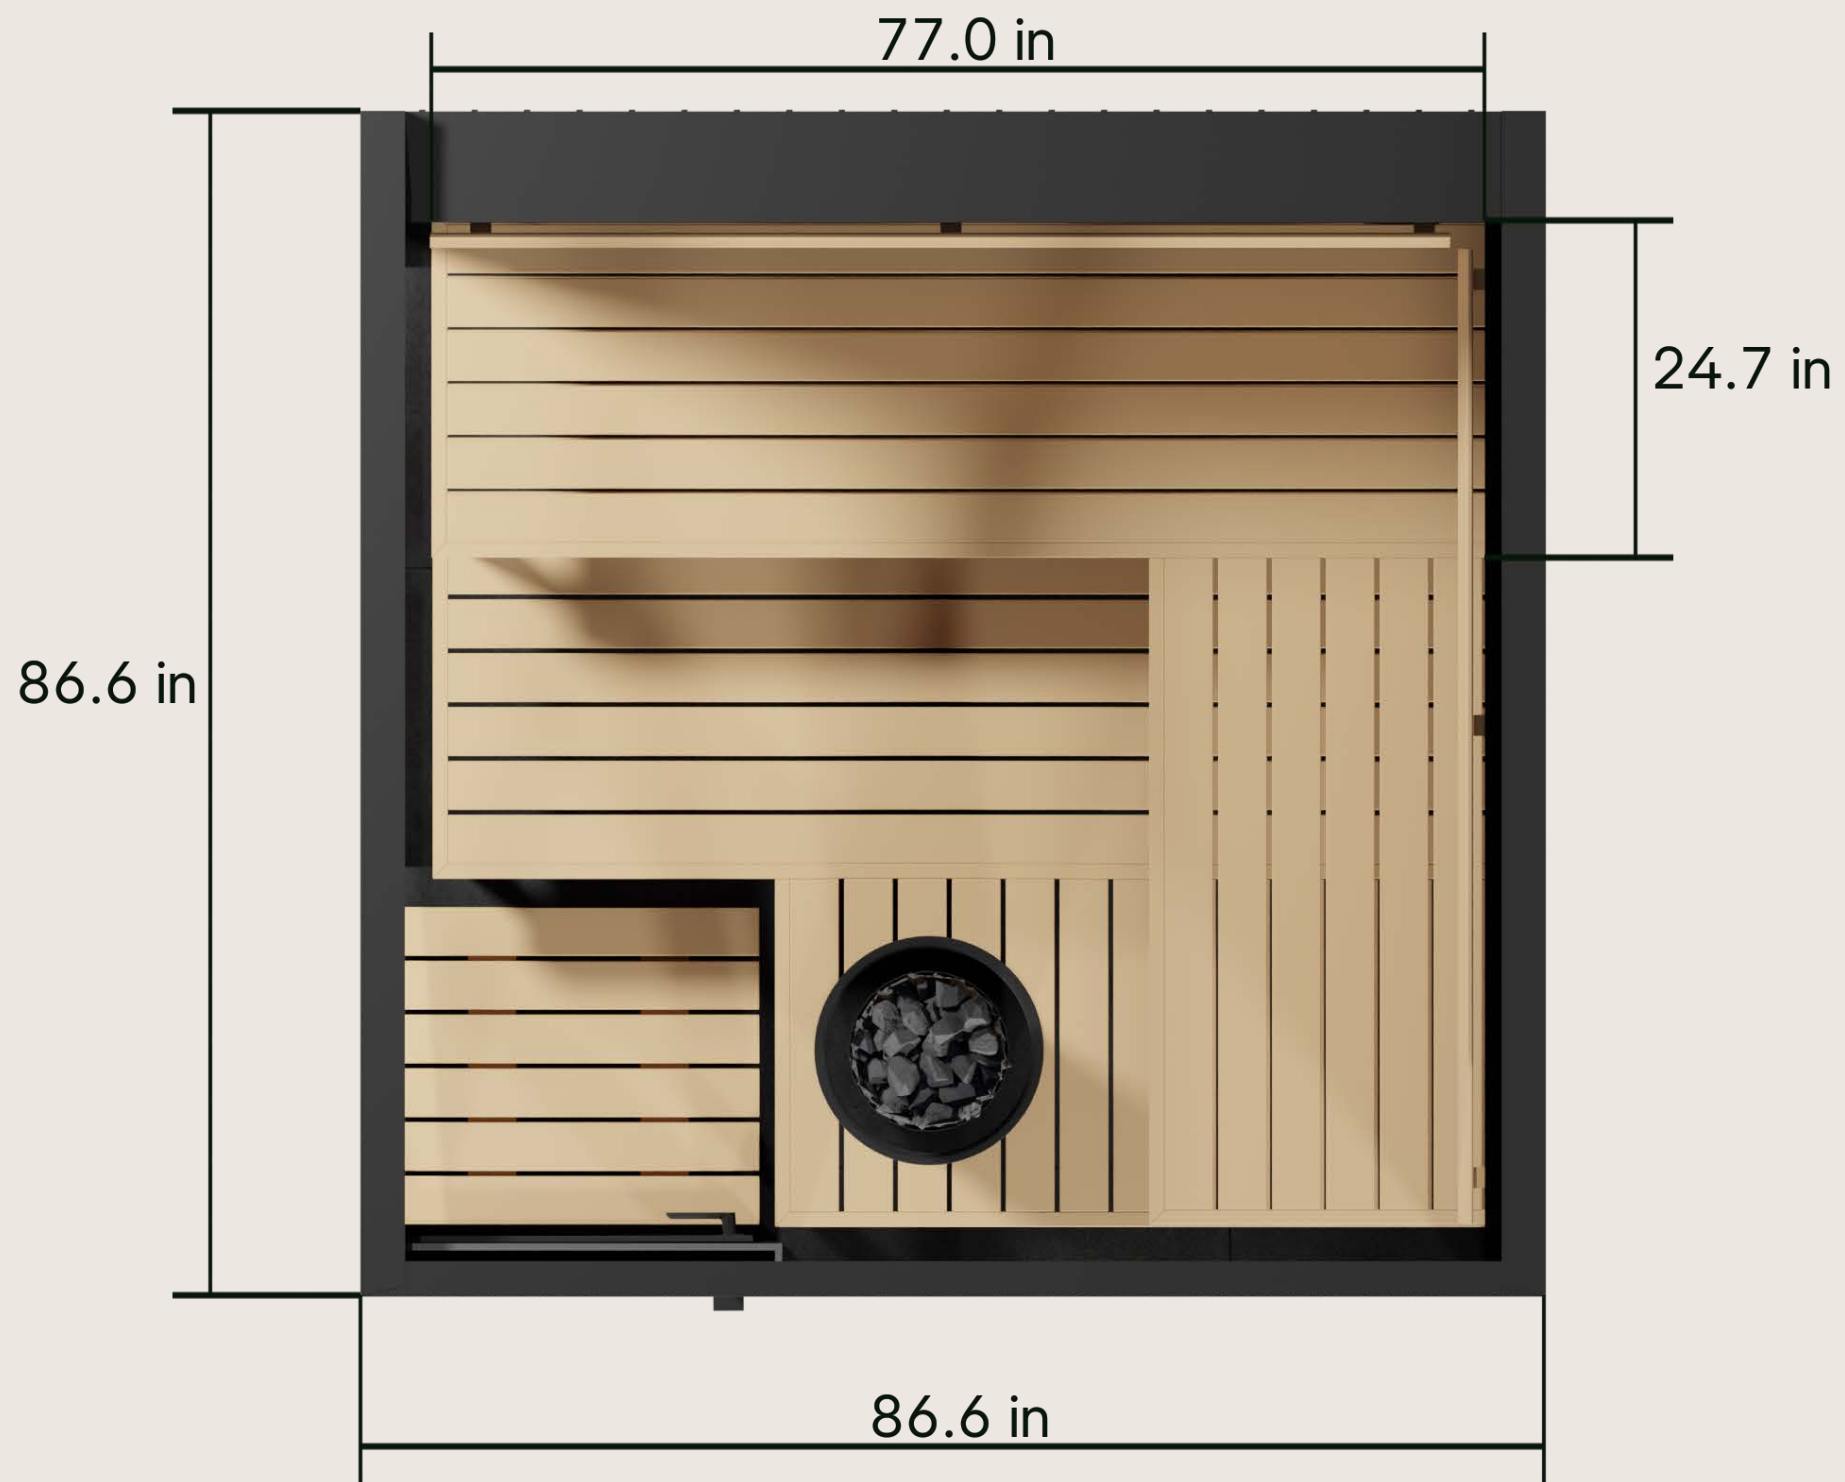

CASA BIUI

TECHNICAL DATA

ASTRA

CASA BLUI

DIMENSIONS	86.6 x 86.6 x 92.5
VARIANTS	Left or right corner version
HEATER	Harvia - 9kW Harvia Combi - 9kW
WEIGHT	1300 kg/2866 lb
LIGHTNING	LED RGB under the bench and behind the backrest incl. Remote control.