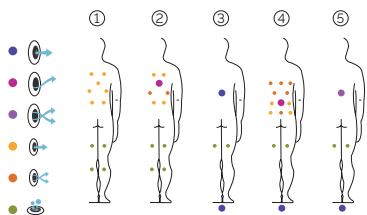

Aura

An ergonomic gem.

CODE 67100

Ideal for 3 people

5 positions

2 loungers

3 seats

Measures: 231 x 231 x 78 cm

Water capacity (l): 975 liters

Weight: Empty 450 kg / Full 1.425 kg

5 colors

5 massages

EXCLUSIVE LINE

EN

TECHNICAL SPECIFICATIONS

FEATURES

Total massage points	42
Massage Jets	28
Air Nozzles	14
Jets / Stainless Steel Nozzles	Standard
Headrests	3
Touch Panel	Standard
Ultraviolet Treatment UV	Standard
Metal structure	Standard
ABS base	Standard
Prime Tex Cover	Standard
EcoSpa	Standard
Nordic Insulation System	Optional

FINISHES

Colour Sense	5 LED + illuminated Accessories
Pure Line Lighting	Standard
Surround Bluetooth Audio	Optional
Woodermax Cabinet	Not available
Aromatherapy	Not available
Stainless steel handrail	Not available
Wifi Spa Control	Optional
Without cabinet	Not available

MASSAGE PUMPS

Water massage	1800 W / 2.5 CV
Relax Impact Pump	1150 W

FILTRATION AND HEATING

Recirculation pump	200 W
Water heater	3.000 W
Type of filter	Cartridge

POWER SUPPLY

Power requirement to 230 V (LOW/AMP)	3.400 W / 14,6 A
Voltage	230 V / 400 V III

SHELL FINISHES (ACRYLIC COLORS)

FURNITURE FINISHES (OUTDOOR CABINET)

FEATURES

OPTIONAL FEATURES

According to our policy of constant evolution, we reserve the right to modify the specifications in part or in whole without forewarning.