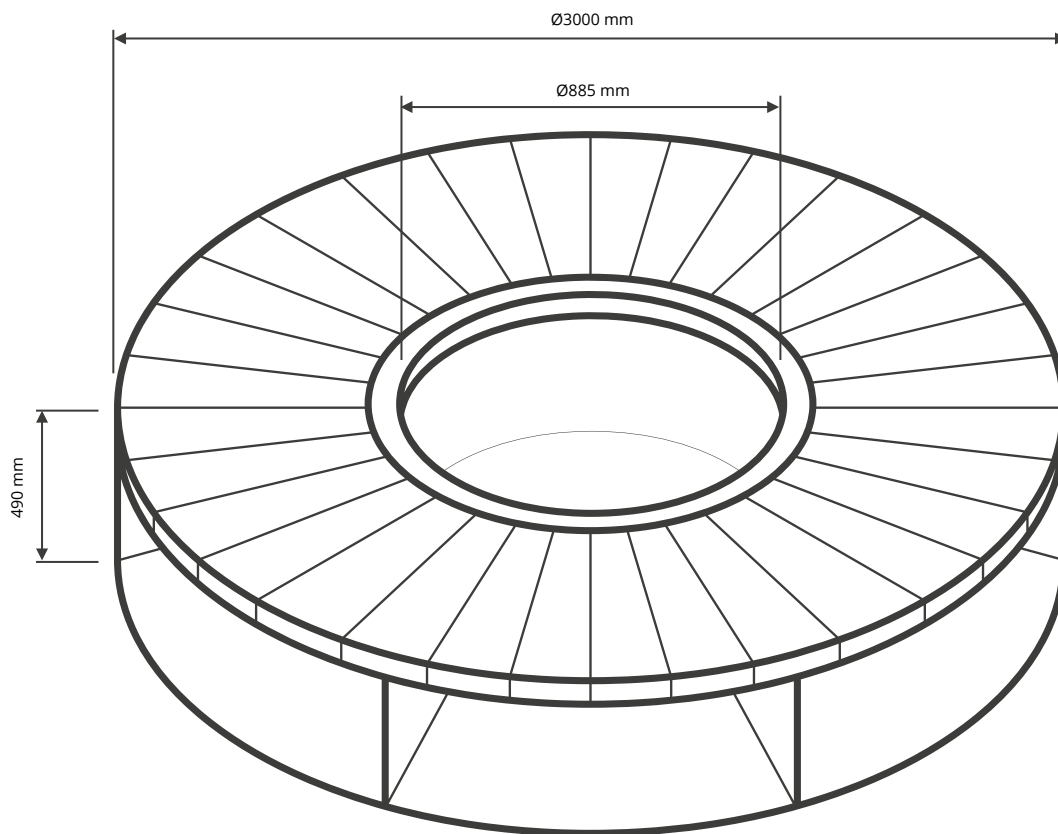

*This drawing is the exclusive property of AK-47 s.r.l. and all rights are reserved.
Any unauthorized reproduction and / or disclosure will be prosecuted by law ©*